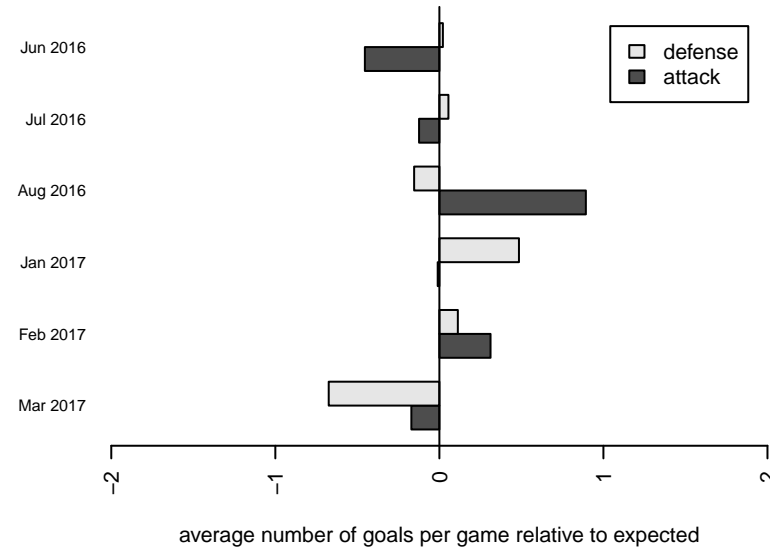

Crossfire Premier B G01
 Dots are actual minus expected GF (blue circles) and GA (red triangles).
 Blue line is smoothed change in attack strength. Red is smoothed change in defense strength.

**attack and defense variance (black dot)
relative to other teams
and top 10 in region**

**attack and defense rating
relative to others at age
and all opponents in last 13 months**

**attack and defense rating
relative to others at age
and all opponents in last 13 months**

Performance relative to 13 month average

Performance relative to 13 month average

Distribution of opponents
 Red = Lose zone, Blue = Win zone, Green = Even
 Black line separates win/lose zones

lot. A=Neither has attack advantage, B=Opponent has both attack and defense advantage, C=Opponent has both attack and defense disadvantage, D=Both have