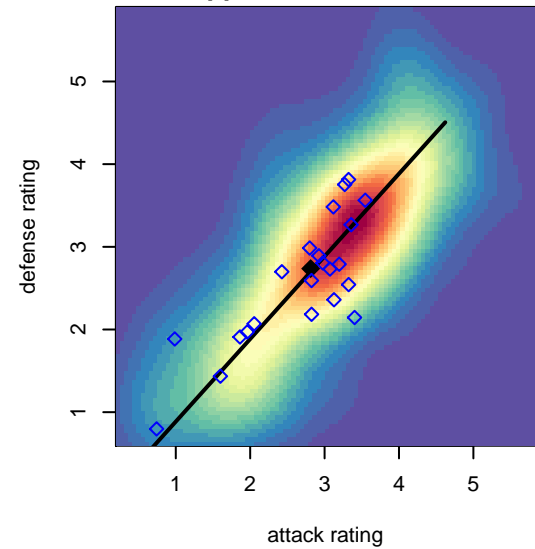

Crossfire Premier B G01

Crossfire Premier
 Redmond, WA
 G01 total strength=1601
 attack=16.66 defense=15.43
 spr league = Win RCL G01 Div 3
 notes= B. Reece 2016

alt names used:

Venues played:
 2016 Showcase of Champions U16/15 Platinun
 2016 Rainier Challenge Copa U16
 2016 Nike Crossfire Challenge Gold Group U16
 2016 REDAPT Cup Silver U17
 2016 Win RCL G01 Div 3
 2016 PacNW Winter Classic Premier II U16
 2016 WYS Presidents Cup G01 Division 1

Crossfire Premier B G01
 Dots are actual minus expected GF (blue circles) and GA (red triangles).
 Blue line is smoothed change in attack strength. Red is smoothed change in defense strength.

**attack and defense variance (black dot)
relative to other teams
and top 10 in region**

**attack and defense rating
relative to others at age
and all opponents in last 13 months**

**attack and defense rating
relative to others at age
and all opponents in last 13 months**

Performance relative to 13 month average

Performance relative to 13 month average

Distribution of opponents
 Red = Lose zone, Blue = Win zone, Green = Even
 Black line separates win/lose zones

lot. A=Neither has attack advantage, B=Opponent has both attack and defense advantage, C=Opponent has both attack and defense disadvantage, D=Both have