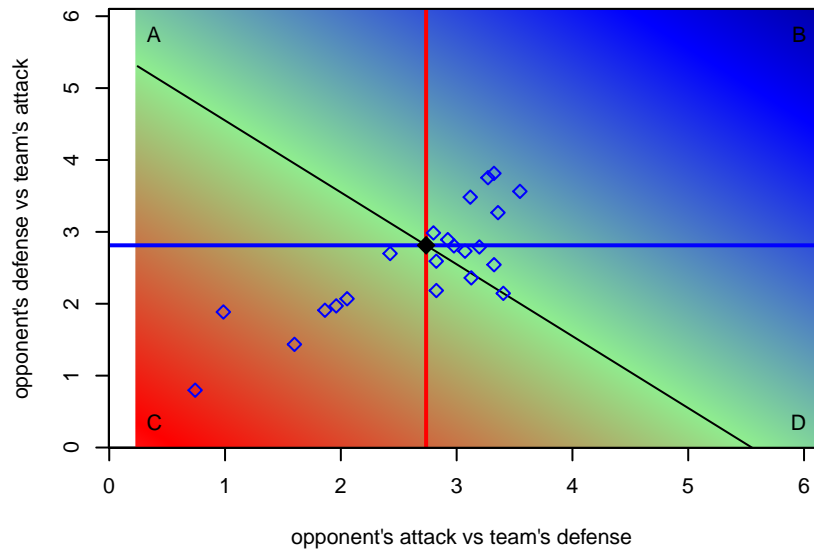

Crossfire Premier B G01
 Dots are actual minus expected GF (blue circles) and GA (red triangles).
 Blue line is smoothed change in attack strength. Red is smoothed change in defense strength.

**attack and defense variance (black dot)
relative to other teams
and top 10 in region**

**attack and defense rating
relative to others at age
and all opponents in last 13 months**

**attack and defense rating
relative to others at age
and all opponents in last 13 months**

Performance relative to 13 month average

Performance relative to 13 month average

Distribution of opponents
 Red = Lose zone, Blue = Win zone, Green = Even
 Black line separates win/lose zones

lot. A=Neither has attack advantage, B=Opponent has both attack and defense advantage, C=Opponent has both attack and defense disadvantage, D=Both have