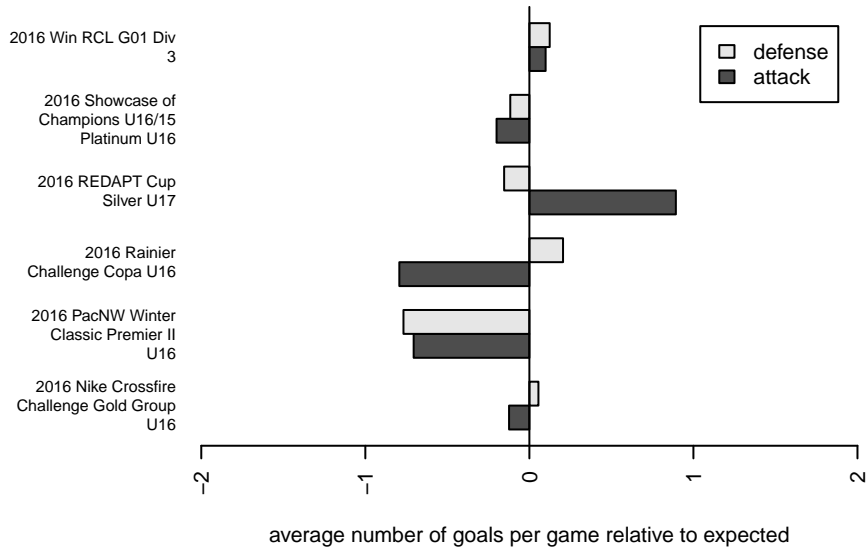

Crossfire Premier B G01

Crossfire Premier
 Redmond, WA
 G01 total strength=1601
 attack=16.66 defense=15.43
 spr league = Win RCL G01 Div 3
 notes= B. Reece 2016

alt names used:

Venues played:
 2016 Showcase of Champions U16/15 Platinun
 2016 Rainier Challenge Copa U16
 2016 Nike Crossfire Challenge Gold Group U16
 2016 REDAPT Cup Silver U17
 2016 Win RCL G01 Div 3
 2016 PacNW Winter Classic Premier II U16
 2016 WYS Presidents Cup G01 Division 1

Crossfire Premier B G01
 Dots are actual minus expected GF (blue circles) and GA (red triangles).
 Blue line is smoothed change in attack strength. Red is smoothed change in defense strength.

**attack and defense variance (black dot)
relative to other teams
and top 10 in region**

**attack and defense rating
relative to others at age
and all opponents in last 13 months**

**attack and defense rating
relative to others at age
and all opponents in last 13 months**

Performance relative to 13 month average

Performance relative to 13 month average

Distribution of opponents
 Red = Lose zone, Blue = Win zone, Green = Even
 Black line separates win/lose zones

lot. A=Neither has attack advantage, B=Opponent has both attack and defense advantage, C=Opponent has both attack and defense disadvantage, D=Both have