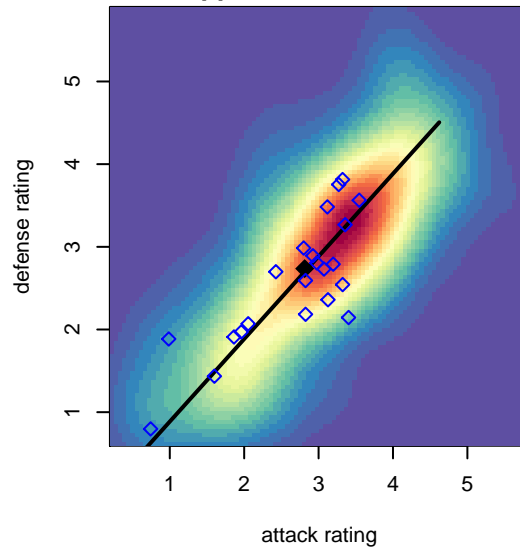

Crossfire Premier B G01

Crossfire Premier
 Redmond, WA
 G01 total strength=1601
 attack=16.66 defense=15.43
 spr league = Win RCL G01 Div 3
 notes= B. Reece 2016

alt names used:

Venues played:
 2016 Showcase of Champions U16/15 Platinun
 2016 Rainier Challenge Copa U16
 2016 Nike Crossfire Challenge Gold Group U16
 2016 REDAPT Cup Silver U17
 2016 Win RCL G01 Div 3
 2016 PacNW Winter Classic Premier II U16
 2016 WYS Presidents Cup G01 Division 1

Crossfire Premier B G01
 Dots are actual minus expected GF (blue circles) and GA (red triangles).
 Blue line is smoothed change in attack strength. Red is smoothed change in defense strength.

**attack and defense variance (black dot)
relative to other teams
and top 10 in region**

**attack and defense rating
relative to others at age
and all opponents in last 13 months**

**attack and defense rating
relative to others at age
and all opponents in last 13 months**

Performance relative to 13 month average

Performance relative to 13 month average

Distribution of opponents
 Red = Lose zone, Blue = Win zone, Green = Even
 Black line separates win/lose zones

lot. A=Neither has attack advantage, B=Opponent has both attack and defense advantage, C=Opponent has both attack and defense disadvantage, D=Both have