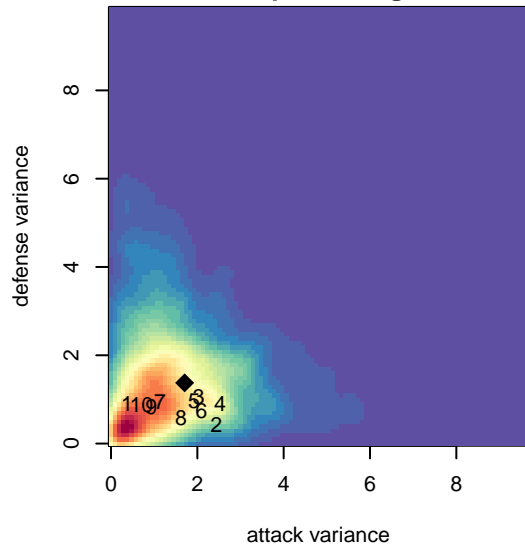

Crossfire Premier B G01

Crossfire Premier
 Redmond, WA
 G01 total strength=1601
 attack=16.66 defense=15.43
 spr league = Win RCL G01 Div 3
 notes= B. Reece 2016

alt names used:

Venues played:
 2016 Showcase of Champions U16/15 Platinun
 2016 Rainier Challenge Copa U16
 2016 Nike Crossfire Challenge Gold Group U16
 2016 REDAPT Cup Silver U17
 2016 Win RCL G01 Div 3
 2016 PacNW Winter Classic Premier II U16
 2016 WYS Presidents Cup G01 Division 1

Crossfire Premier B G01
 Dots are actual minus expected GF (blue circles) and GA (red triangles).
 Blue line is smoothed change in attack strength. Red is smoothed change in defense strength.

**attack and defense variance (black dot)
relative to other teams
and top 10 in region**

Performance relative to 13 month average

Distribution of opponents
 Red = Lose zone, Blue = Win zone, Green = Even
 Black line separates win/lose zones

lot. A=Neither has attack advantage, B=Opponent has both attack and defense advantage, C=Opponent has both attack and defense disadvantage, D=Both have