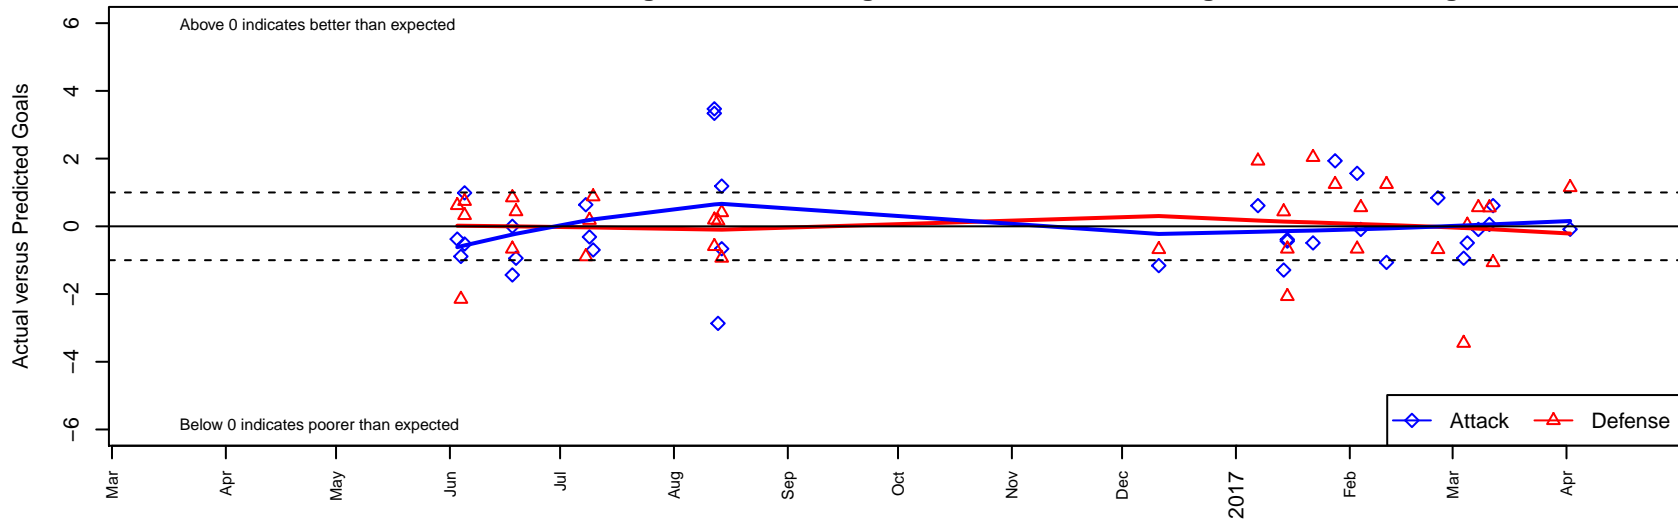

Crossfire Premier B G01

Crossfire Premier
 Redmond, WA
 G01 total strength=1601
 attack=16.66 defense=15.43
 spr league = Win RCL G01 Div 3
 notes= B. Reece 2016

alt names used:

Venues played:
 2016 Showcase of Champions U16/15 Platinun
 2016 Rainier Challenge Copa U16
 2016 Nike Crossfire Challenge Gold Group U16
 2016 REDAPT Cup Silver U17
 2016 Win RCL G01 Div 3
 2016 PacNW Winter Classic Premier II U16
 2016 WYS Presidents Cup G01 Division 1

Crossfire Premier B G01
 Dots are actual minus expected GF (blue circles) and GA (red triangles).
 Blue line is smoothed change in attack strength. Red is smoothed change in defense strength.

**attack and defense variance (black dot)
relative to other teams
and top 10 in region**

**attack and defense rating
relative to others at age
and all opponents in last 13 months**

**attack and defense rating
relative to others at age
and all opponents in last 13 months**

Performance relative to 13 month average

Performance relative to 13 month average

Distribution of opponents
 Red = Lose zone, Blue = Win zone, Green = Even
 Black line separates win/lose zones

lot. A=Neither has attack advantage, B=Opponent has both attack and defense advantage, C=Opponent has both attack and defense disadvantage, D=Both have